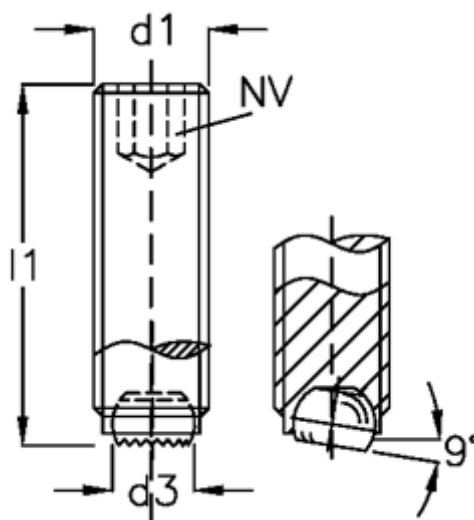

Article number: 20907705

Description: E+G Ball point screw  
GN 605-M16-35-VR

## Measures

---

d1	= M16
d2	= 12.0
d3	= 10.7
Internal hexagon	= 8
l1	= 35